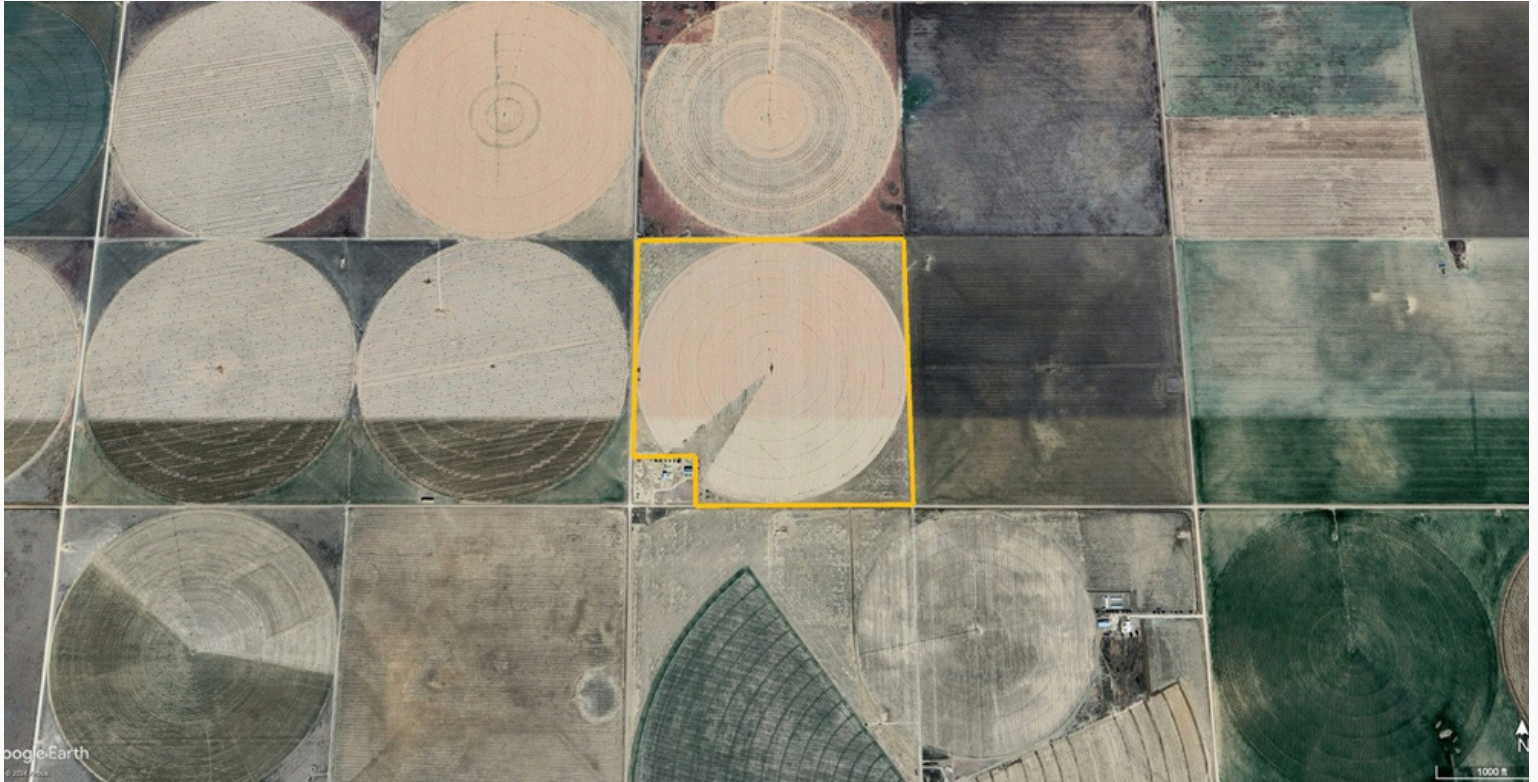

FOR SALE
TEXAS CO. OKLAHOMA IRRIGATED 155

$899,000
OR $5,800