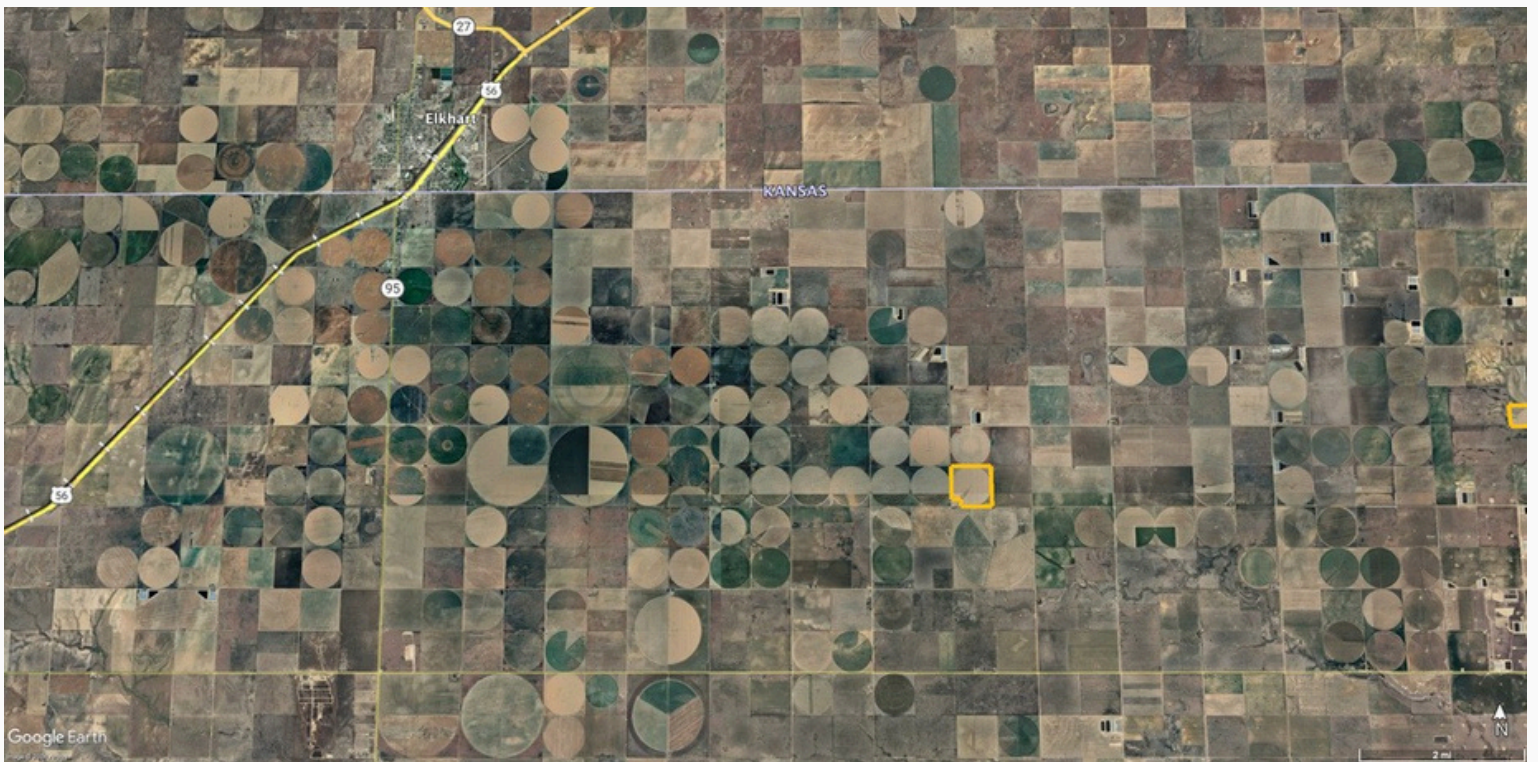

FOR SALE
TEXAS CO. OKLAHOMA IRRIGATED 155

$899,000
OR $5,800